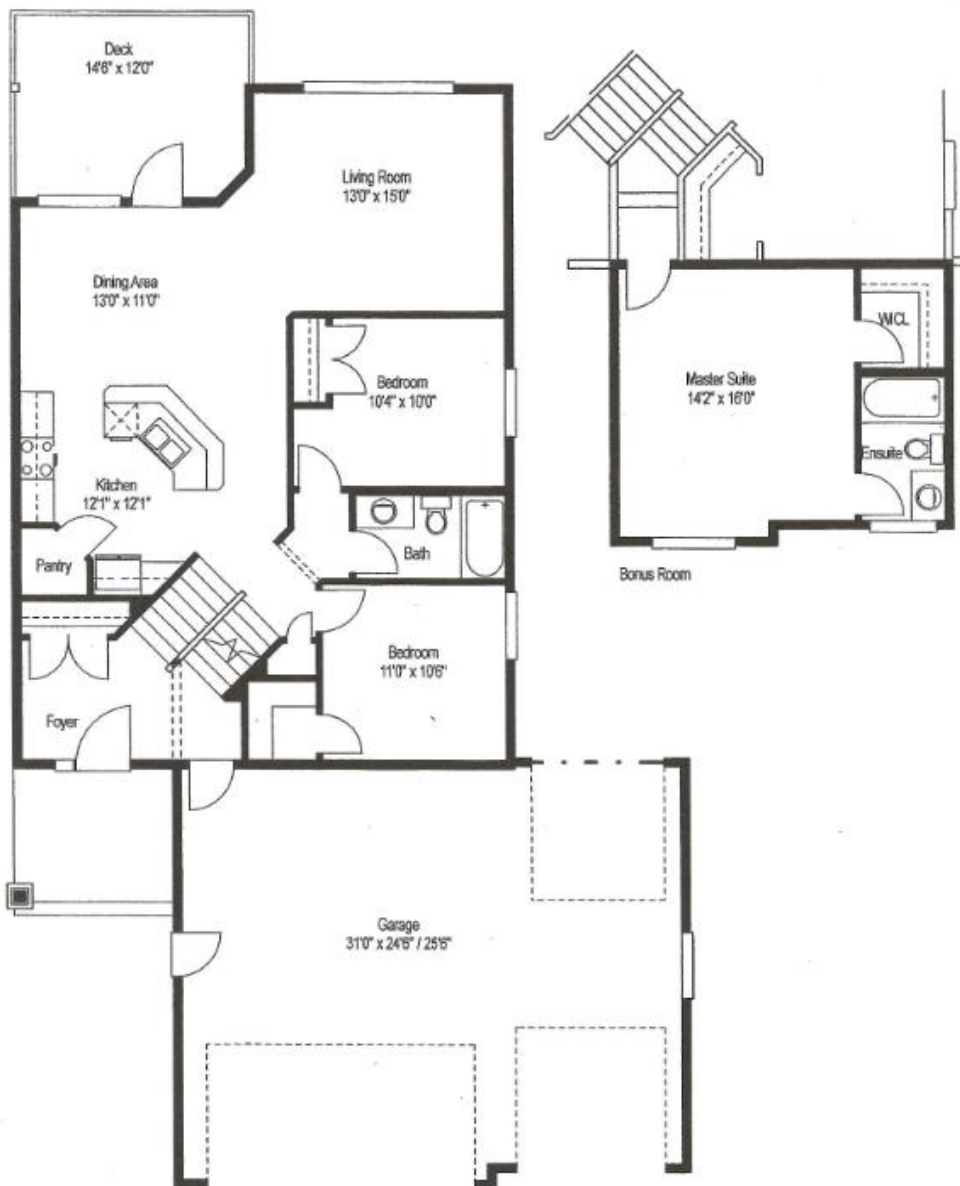

FRONT ELEVATION

**Serge's Homes Ltd.**

New Home Construction & Framing Carpentry  
 4720 - 57 St., Red Deer, Alberta, T4N 2K6, 343-6360

B1 1473 Modified