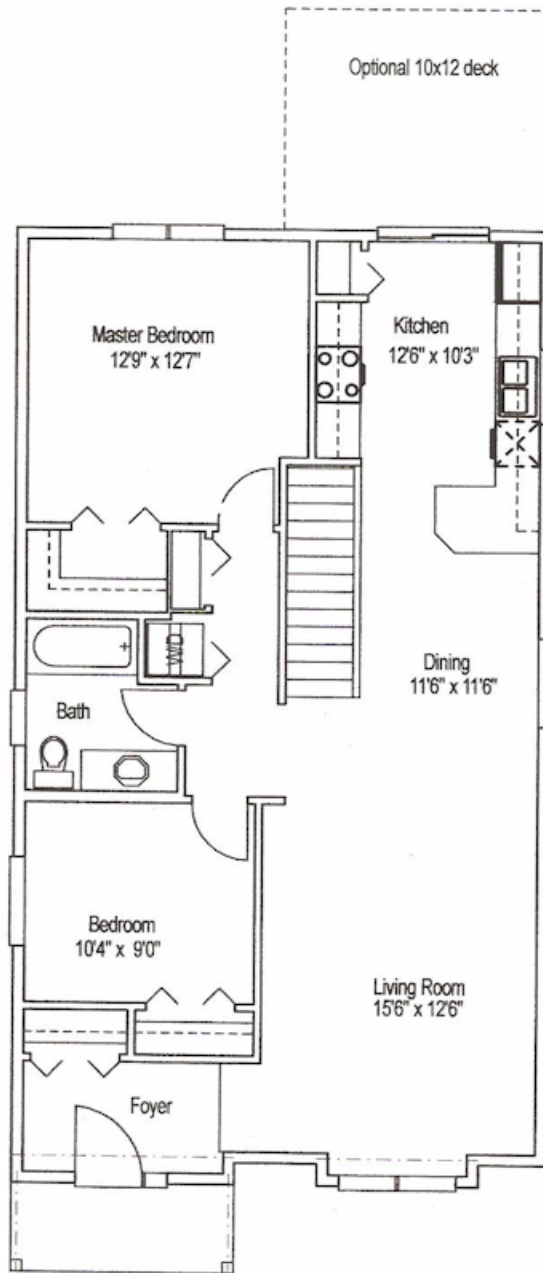

1025 Sq.Ft. Bungalow

Front Elevation

2 Bedrooms

1 Full Bath

Large Patio off Kitchen

Veranda at Entrance

MAIN FLOOR PLAN 1025 sq.ft.

Consultants: